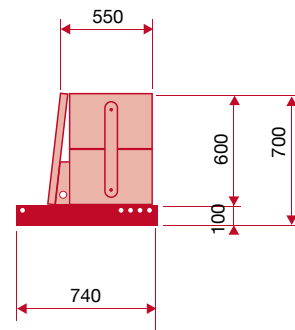

Measures RoomBox highTech :

Closed sizes:

front view

lateral view

Bed position sizes:

lateral view

upper view