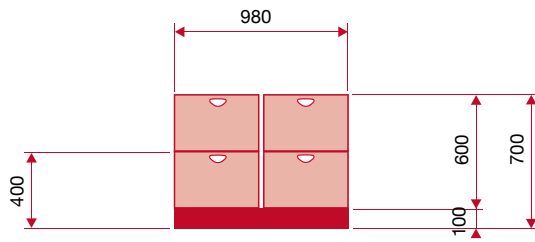

Measures RoomBox highTech :

Closed sizes:

front view

lateral view

Bed position sizes:

lateral view

upper view