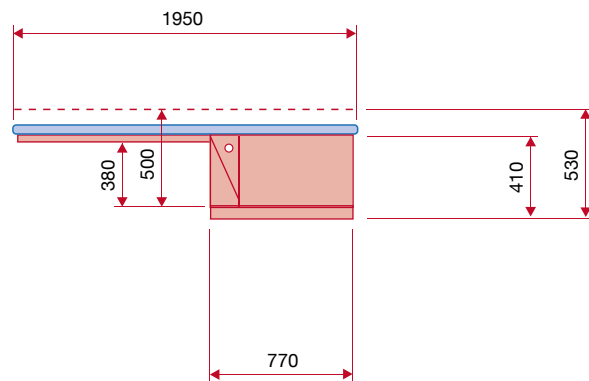

Measures RoomBox easyTech: **CAR module system**

Closed sizes:

front view

lateral view

Bed position sizes:

lateral view

upper view

Measures RoomBox easyTech: **VAN module systeme**

Closed sizes:

front view

lateral view

Bed position sizes:

lateral view

upper view