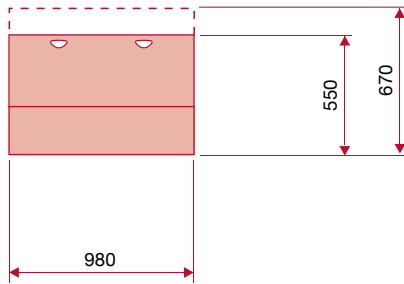

Measures RoomBox easyTech: **CAR module system**

Closed sizes:

front view

lateral view

Bed position sizes:

lateral view

upper view

Measures RoomBox easyTech: **VAN module systeme**

Closed sizes:

front view

lateral view

Bed position sizes:

lateral view

upper view