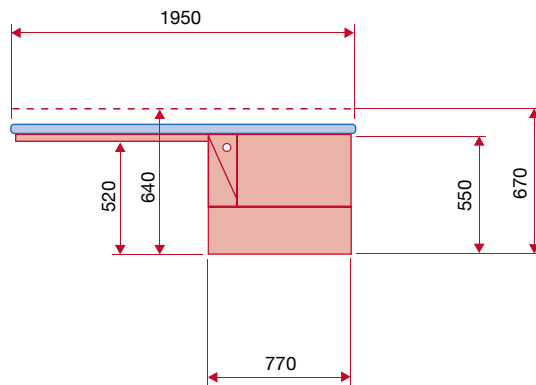

Measures RoomBox easyTech: **CAR module system**

Closed sizes:

front view

lateral view

Bed position sizes:

lateral view

upper view

Measures RoomBox easyTech: **VAN module systeme**

Closed sizes:

front view

lateral view

Bed position sizes:

lateral view

upper view