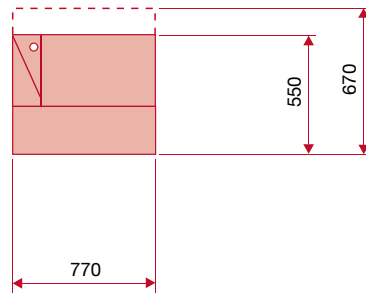

Measures RoomBox easyTech: **CAR module system**

Closed sizes:

front view

lateral view

Bed position sizes:

lateral view

upper view

Measures RoomBox easyTech: **VAN module systeme**

Closed sizes:

front view

lateral view

Bed position sizes:

lateral view

upper view