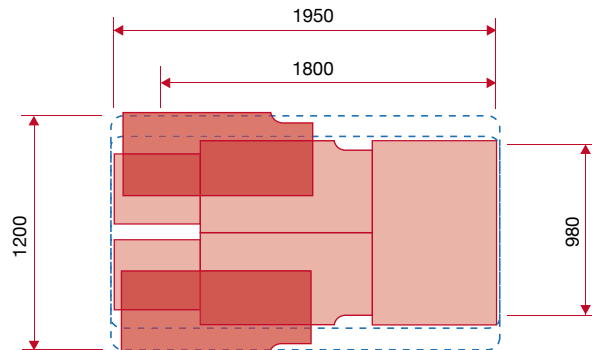

Measures RoomBox easyTech: **CAR module system**

Closed sizes:

front view

lateral view

Bed position sizes:

lateral view

upper view

Measures RoomBox easyTech: **VAN module systeme**

Closed sizes:

front view

lateral view

Bed position sizes:

lateral view

upper view