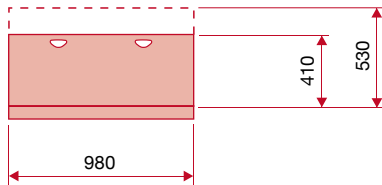

Measures RoomBox easyTech: **CAR module system**

Closed sizes:

front view

lateral view

Bed position sizes:

lateral view

upper view

Measures RoomBox easyTech: **VAN module systeme**

Closed sizes:

front view

lateral view

Bed position sizes:

lateral view

upper view