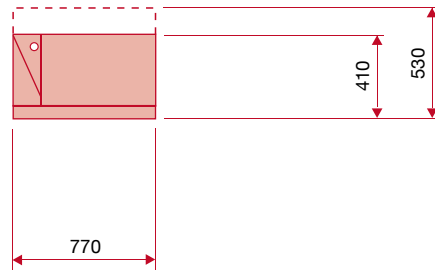

Measures RoomBox easyTech: **CAR module system**

Closed sizes:

front view

lateral view

Bed position sizes:

lateral view

upper view

Measures RoomBox easyTech: **VAN module systeme**

Closed sizes:

front view

lateral view

Bed position sizes:

lateral view

upper view